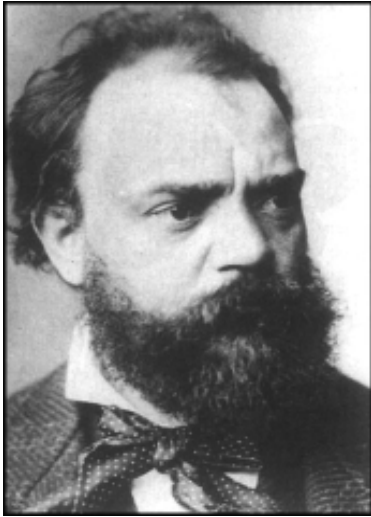

DVORAK COMES TO AMERICA

Remember: Dvorak's New World Symphony includes Native American and African-American melodies.

Antonin Dvorak (1842-1904)

HELP DVORAK FIND THE ENGLISH HORN FOR HIS SYMPHONY:

Jollip the Music Monster is a native of Monstertia.

Copy the name of Jollip's home: _ _ _ _ _

This is a quarter note:
Quarter notes get one beat or pulse.

This is what a quarter note looks like when it sits on a musical staff.

DRAW SOME QUARTER NOTES ON THE STAFF BELOW: