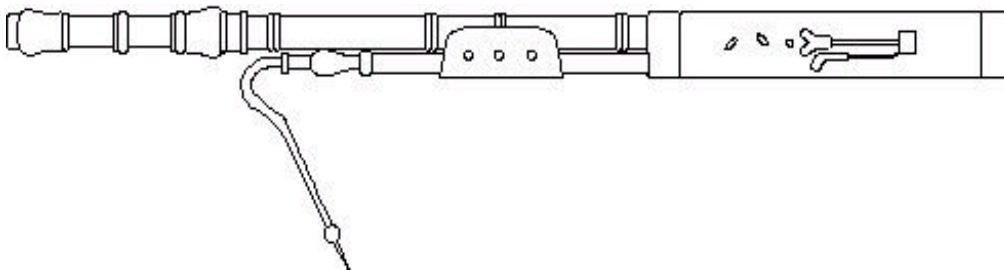

True or False:

The oboe sounds higher than the contrabassoon. T F Double Reed

The English horn can only be played in England. T F

It takes a lot of practice to play an oboe well. T F

This is a bassoon. Jollip called it a “tree trunk!”

See the bocal?

chromatic scale: every note on an instrument